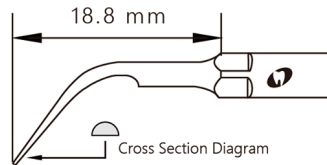

EMS **G1**

Order Code **6680523**

Satelec **G1-S**

Order Code **6680617**

Function Description: All-round removal of supragingival calculus

Mode: G
Power: 1-10

Recommended
Service Life
200 Teeth

Water Flow Rate
mid&high