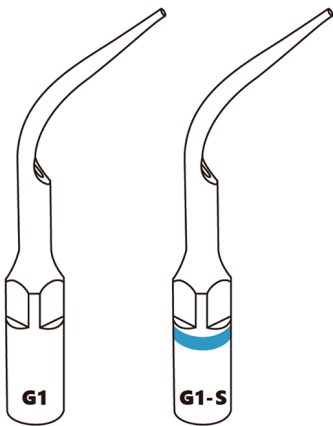

EMS **G1**

Order Code **6680523**

Satelec **G1-S**

Order Code **6680617**

Function Description: All-round removal of supragingival calculus

Mode: G
Power: 1-10

Recommended
Service Life
200 Teeth

Water Flow Rate
mid&high