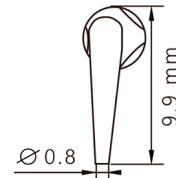

EMS **G1**

Order Code **6680523**

Satelec **G1-S**

Order Code **6680617**

Function Description: All-round removal of supragingival calculus

Mode: G
Power: 1-10

Recommended
Service Life
200 Teeth

Water Flow Rate
mid&high