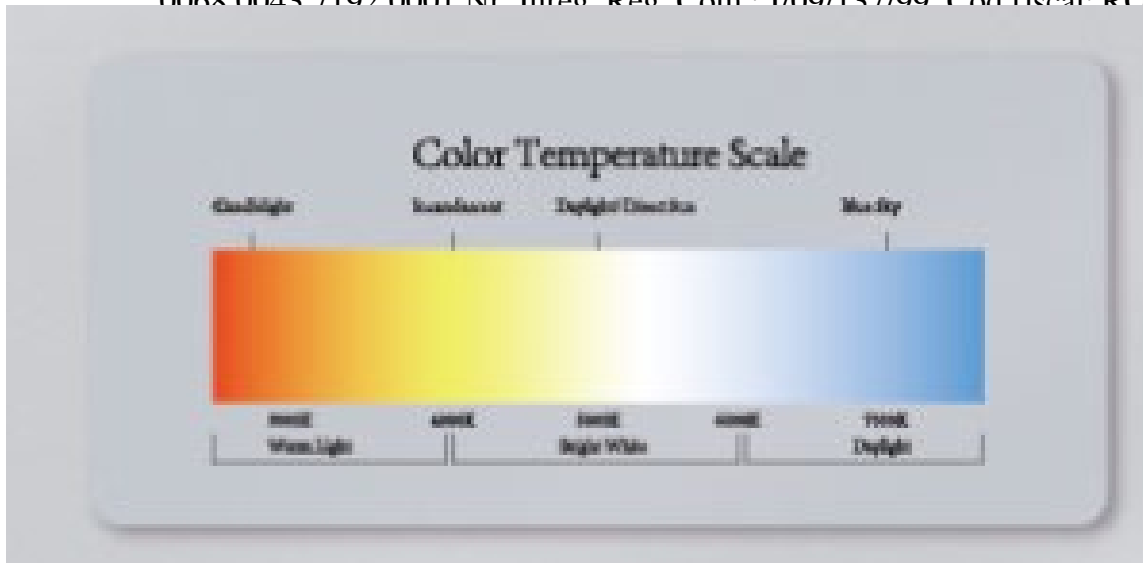

D TEHNICALDENT

Intrarea Sulfinei 94 Magurele, Ilfov. Tel: 021 312 56 60, E-mail: office@tehnicaldent.ro IBAN: RO17 RNCB
0068 0043 7192 0001 Nr. Inreg. Reg. Com.: I/09/137/99 Cod fiscal: RO 117 58 273