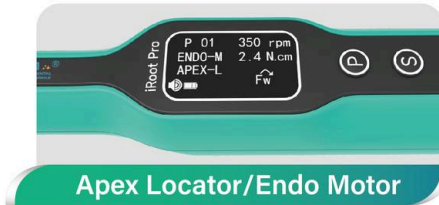

iRoot Pro

Endo motor for root canal preparation with integrated apex locator.

- 10 memory setting + quick start setting
- Wireless motor, no accessories required
- Portable, Smart
- Compatible with most of NiTi files on market

Four Working Modes:

iRoot Pro

The most convenient root canal treatment system, complete root canal length measurement and root canal preparation on the handpiece, you just need to connect a lip hook with the motor to make the canal length measurement and preparation at the same time.

Type	Portable
Memory	10 memory setting + quick start setting
Rotation	Clockwise/Anti-clockwise/Reciprocation
Torque Control	Auto Reverse/Auto Stop
Battery	Rechargeable/Replaceable
Charging	Charging Base/Micro USB
Display	OLED
Available Contra Angle	16:1
Apex Locator Control Motor Working Mode	Auto Start/Auto Stop/Auto Reverse