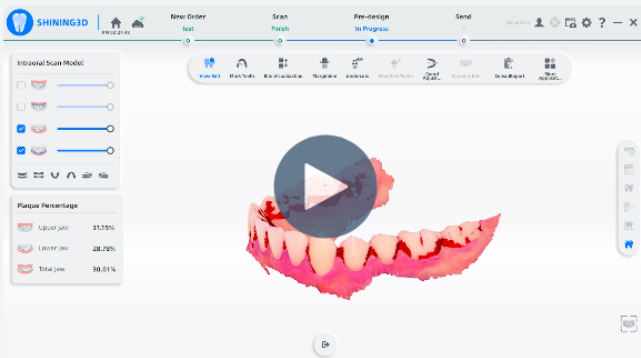

TEHNICALDENT

Intrarea Sulfinei 94 Magurele, Ilfov. Tel: 021 312 56 60, E-mail: office@tehnicaldent.ro IBAN: RO17 RNCB
0068 0043 7192 0001 Nr. Inreg. Reg. Com.: I/09/137/09 Cod fiscal: RO 117 58 273

Scan

Use Aoralscan Elf to quickly capture accurate intraoral data. Get clear digital impressions with ease.

Skip Manual Occlusal Adjustment

With IntelliBite smart bite registration, real occlusal contact distribution is automatically detected to ensure accurate bite records.

Design

Use precise occlusion data for faster, more accurate crown design with consistent high-quality results for every restoration.

Fabricate

Produce perfectly fitting crowns and models with 3D printing. Seamless digital-to-physical transition ensures high precision and consistency.

Try-in & Minor Adjustment

The fabricated crown requires minimal chairside adjustment due to optimized occlusal accuracy saving time and improving patient comfort.