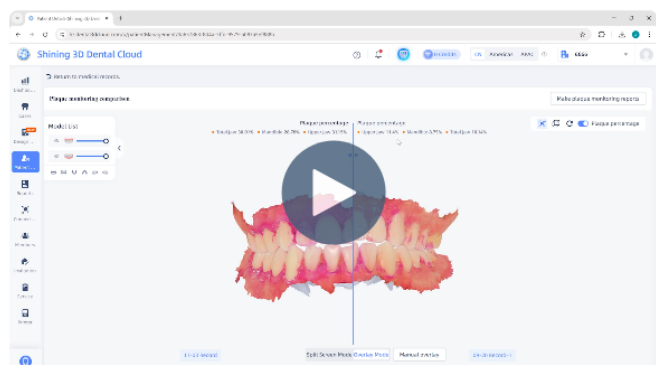

Smart Report Comparison

Record and compare treatment results from different visits with the same patient through both images and plaque coverage data. This feature allows patients to clearly see the positive outcomes of their oral care over time. The visual comparison, combined with measurable reductions in plaque levels, provides motivating feedback, encouraging patients to maintain regular visits and sustain better oral hygiene.