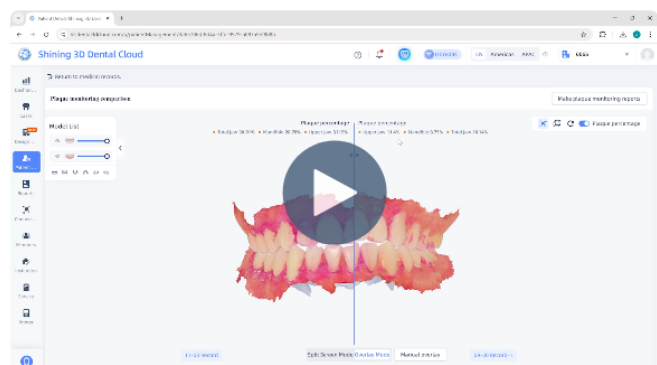

IntelliBite

With the combination of upgraded AI-driven occlusal analysis, 3D intelligent reconstruction, and an intelligent tooth chart that accurately identifies the condition by recognizing the occlusal surface, IntelliBite alleviates the occlusal capture that is caused by various clinical challenges, reducing remakes and optimizing chairside efficiency while ensuring confidence in every treatment outcome.

Design

Use precise occlusion data for faster, more accurate crown design with consistent high-quality results for every restoration.

Fabricate

Produce perfectly fitting crowns and models with 3D printing. Seamless digital-to-physical transition ensures high precision and consistency.

Try-in & Minor Adjustment

The fabricated crown requires minimal chairside adjustment due to optimized occlusal accuracy saving time and improving patient comfort.

Plaque Scanning & Analysis

Simplify patient communication and increase PMTC acceptance with advanced 3D plaque visualization. Our high-definition, true-color 3D images reveal plaque deposits around the teeth and gums. The interactive model allows rotation and zooming for detailed examination of complex or hard-to-see areas.

Powered by advanced algorithms, it accurately calculates the proportion of plaque coverage on tooth surfaces, providing an objective assessment of oral hygiene.

Smart Report Comparison

Record and compare treatment results from different visits with the same patient through both images and plaque coverage data. This feature allows patients to clearly see the positive outcomes of their oral care over time. The visual comparison, combined with measurable reductions in plaque levels, provides motivating feedback, encouraging patients to maintain regular visits and sustain better oral hygiene.