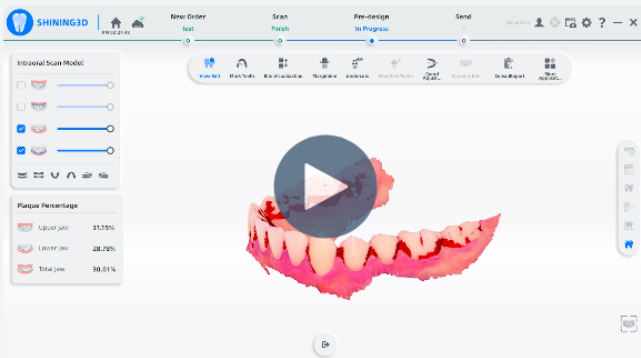

IntelliBite

With the combination of upgraded AI-driven occlusal analysis, 3D intelligent reconstruction, and an intelligent tooth chart that accurately identifies the condition by recognizing the occlusal surface, IntelliBite alleviates the occlusal capture that is caused by various clinical challenges, reducing remakes and optimizing chairside efficiency while ensuring confidence in every treatment outcome.

Use Aoralscan Elf to quickly capture accurate intraoral data. Get clear digital impressions with ease.

Skip Manual Occlusal Adjustment

With IntelliBite smart bite registration, real occlusal contact distribution is automatically detected to ensure accurate bite records.

Design

Use precise occlusion data for faster, more accurate crown design with consistent high-quality results for every restoration.

Fabricate

Produce perfectly fitting crowns and models with 3D printing. Seamless digital-to-physical transition ensures high precision and consistency.

Try-in & Minor Adjustment

The fabricated crown requires minimal chairside adjustment due to optimized occlusal accuracy saving time and improving patient comfort.

Plaque Scanning & Analysis

Simplify patient communication and increase PMTC acceptance with advanced 3D plaque visualization. Our high-definition, true-color 3D images reveal plaque deposits around the teeth and gums. The interactive model allows rotation and zooming for detailed examination of complex or hard-to-see areas.